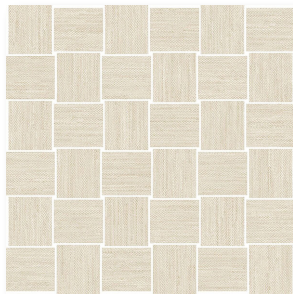

12"x24"

Weave Mosaic

AVAILABLE COLORS

Cotton

Cotton Weave Mosaic

Quilt

Quilt Weave Mosaic

Rope

Rope Weave Mosaic

Wool

Wool Weave Mosaic

Yarn

Yarn Weave Mosaic

Yarn | 12"x24"

Rope | 12"x24"

Cotton | 12"x24" | 8"x24" | *Basketweave Mosaic*

Cotton + Quilt + Wool + Rope | 8"x24"

TEXTILE

TECHNICAL CHARACTERISTICS

Material	Glazed Porcelain
Finish	Matte
Thickness	9MM
Application	Interior/Exterior
Frost Resistance	Yes
Slip Resistance	≥0.42
Rectified	Yes
Breaking Strength	425 lbf
Recycled Content	40%