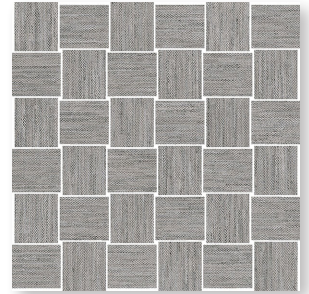

TEXTILE

COLLECTION

Wayne Tile
Company

waynetile.com

TEXTILE

STOCK SIZES

3"x12" Bullnose

8"x24"

12"x24"

Weave Mosaic

AVAILABLE COLORS

Cotton

Cotton Weave Mosaic

Quilt

Quilt Weave Mosaic

Rope

Rope Weave Mosaic

Wool

Wool Weave Mosaic

Yarn

Yarn Weave Mosaic

Yarn | 12"x24"

Rope | 12"x24"

Cotton | 12"x24" | 8"x24" | *Basketweave Mosaic*