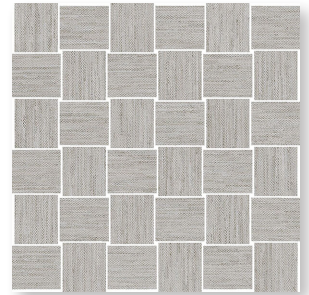

TEXTILE

COLLECTION

Wayne Tile
Company

waynetile.com

TEXTILE

STOCK SIZES

3"x12" Bullnose

8"x24"

12"x24"

Weave Mosaic

AVAILABLE COLORS

Cotton

Cotton Weave Mosaic

Quilt

Quilt Weave Mosaic

Rope

Rope Weave Mosaic

Wool

Wool Weave Mosaic

Yarn

Yarn Weave Mosaic

Yarn | 12"x24"

Rope | 12"x24"

Cotton | 12"x24" | 8"x24" | *Basketweave Mosaic*

Cotton + Quilt + Wool + Rope | 8"x24"

TEXTILE

TECHNICAL CHARACTERISTICS

Material	Glazed Porcelain
Finish	Matte
Thickness	9MM
Application	Interior/Exterior
Frost Resistance	Yes
Slip Resistance	≥0.42
Rectified	Yes
Breaking Strength	425 lbf
Recycled Content	40%