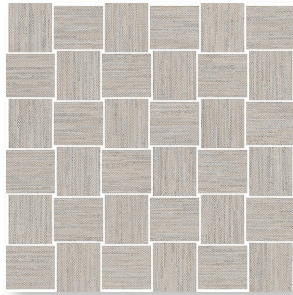

TEXTILE

COLLECTION

Wayne Tile
Company

waynetile.com

TEXTILE

STOCK SIZES

3"x12" Bullnose

8"x24"

12"x24"

Weave Mosaic

AVAILABLE COLORS

Cotton

Cotton Weave Mosaic

Quilt

Quilt Weave Mosaic

Rope

Rope Weave Mosaic

Wool

Wool Weave Mosaic

Yarn

Yarn Weave Mosaic

Yarn | 12"x24"

Rope | 12"x24"

Cotton | 12"x24" | 8"x24" | *Basketweave Mosaic*

Cotton + Quilt + Wool + Rope | 8"x24"

TEXTILE

TECHNICAL CHARACTERISTICS

Material	Glazed Porcelain
Finish	Matte
Thickness	9MM
Application	Interior/Exterior
Frost Resistance	Yes
Slip Resistance	≥0.42
Rectified	Yes
Breaking Strength	425 lbf
Recycled Content	40%